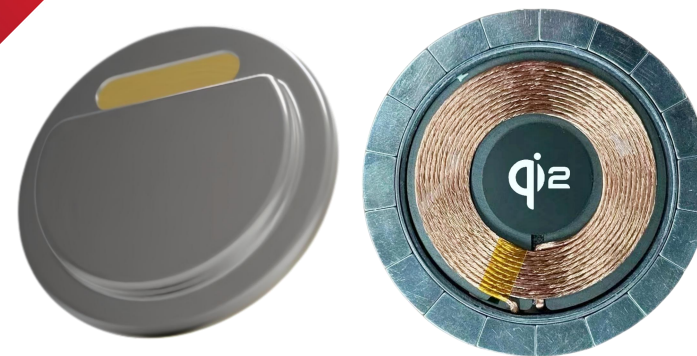

Model: KTG-2401

Name : KeyDee Tag

Network: Low-power Bluetooth5.2

Sound: Built-in high volume buzzer

Battery: Replaceable CR2032 button
battery

Battery capacity: 230mAh

Battery life: 1 year

Certification: Applefindmy、CE、FCC、

ROHS

2024 Spring
New Arrival